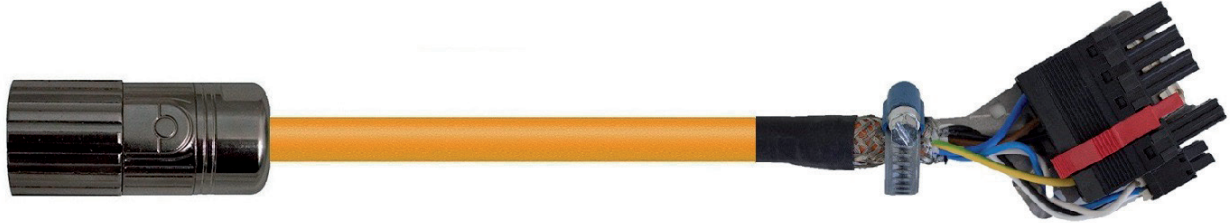

BECKHOFF COMPATIBLE - AX5000 SERIES - FEEDBACK CABLES

ReferenceNumber	Description	Application
BK-1-000-016-1-028	ZK4530-8110-xxxx	FIXED
BK-1-000-016-2-028	ZK4530-8110-xxxx	DYNAMIC

ReferenceNumber	Description	Application
BK-1-000-016-1-016	ZK4510-8110-xxxx	FIXED
BK-1-000-016-2-016	ZK4510-8110-xxxx	DYNAMIC
BK-1-000-016-1-018	ZK4510-0000-xxxx	FIXED
BK-1-000-016-2-018	ZK4510-0020-xxxx	DYNAMIC
BK-1-000-016-1-021	ZK4520-0020-xxxx	FIXED
BK-1-000-016-2-021	ZK4520-0020-xxxx	DYNAMIC
BK-1-000-016-1-023	ZK4530-0010-xxxx	FIXED
BK-1-000-016-2-023	ZK4530-0010-xxxx	DYNAMIC
BK-1-000-016-1-026	ZK4530-8010-xxxx	FIXED
BK-1-000-016-2-026	ZK4530-8010-xxxx	DYNAMIC
BK-1-000-016-1-056	ZK4510-8020-xxxx	FIXED
BK-1-000-016-2-056	ZK4510-8020-xxxx	DYNAMIC

BECKHOFF COMPATIBLE - AX5000 SERIES - FEEDBACK EXTENSION

ReferenceNumber	Description	Application
BK-1-000-016-1-029	ZK4531-8110-xxxx	FIXED
BK-1-000-016-2-029	ZK4531-8110-xxxx	DYNAMIC

ReferenceNumber	Description	Application
BK-1-000-016-1-017	ZK4511-8110-xxxx	FIXED
BK-1-000-016-2-017	ZK4511-8110-xxxx	DYNAMIC
BK-1-000-016-1-020	ZK4511-0000-xxxx	FIXED
BK-1-000-016-2-020	ZK4511-0020-xxxx	DYNAMIC
BK-1-000-016-1-025	ZK4531-0010-xxxx	FIXED
BK-1-000-016-2-025	ZK4531-0010-xxxx	DYNAMIC
BK-1-000-016-1-027	ZK4531-8010-xxxx	FIXED
BK-1-000-016-2-027	ZK4531-8010-xxxx	DYNAMIC
BK-1-000-016-1-057	ZK4511-8020-xxxx	FIXED
BK-1-000-016-2-057	ZK4511-8020-xxxx	DYNAMIC

BECKHOFF COMPATIBLE - AX8000 SERIES - POWER CABLES (OCT)

ReferenceNumber	Description	Application
BK-1-000-016-1-053	ZK4800-8003-xxxx	FIXED
BK-1-000-016-2-053	ZK4800-8023-xxxx	DYNAMIC
BK-1-000-016-1-054	ZK4800-8004-xxxx	FIXED
BK-1-000-016-2-054	ZK4800-8024-xxxx	DYNAMIC