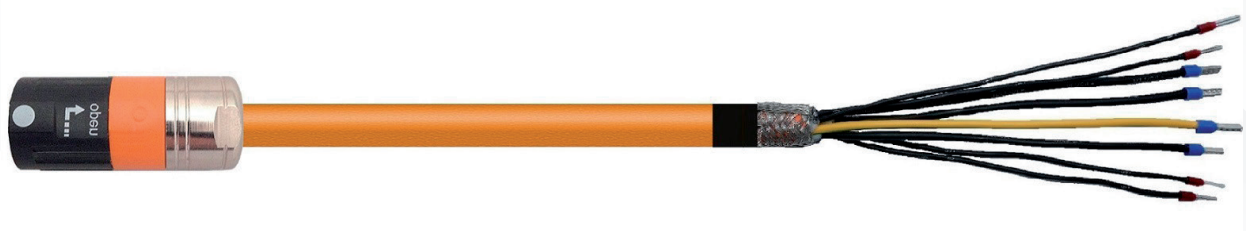

BECKHOFF COMPATIBLE - MOTOR CABLES (OCT) AT SERVO I/O

ReferenceNumber	Description	Application
BK-1-000-016-1-043	ZK4704-0421-2xxx	FIXED
BK-1-000-016-2-043	ZK4704-0421-2xxx	DYNAMIC