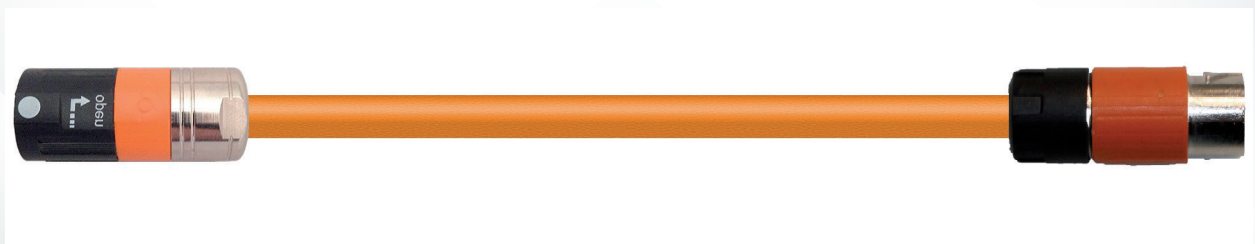

BECKHOFF COMPATIBLE - MOTOR CABLES (OCT) AT SERVO I/O EXTENSION

ReferenceNumber	Description	Application
BK-1-000-016-1-058	ZK4701-0421-2xxx	FIXED
BK-1-000-016-2-058	ZK4701-0421-2xxx	DYNAMIC